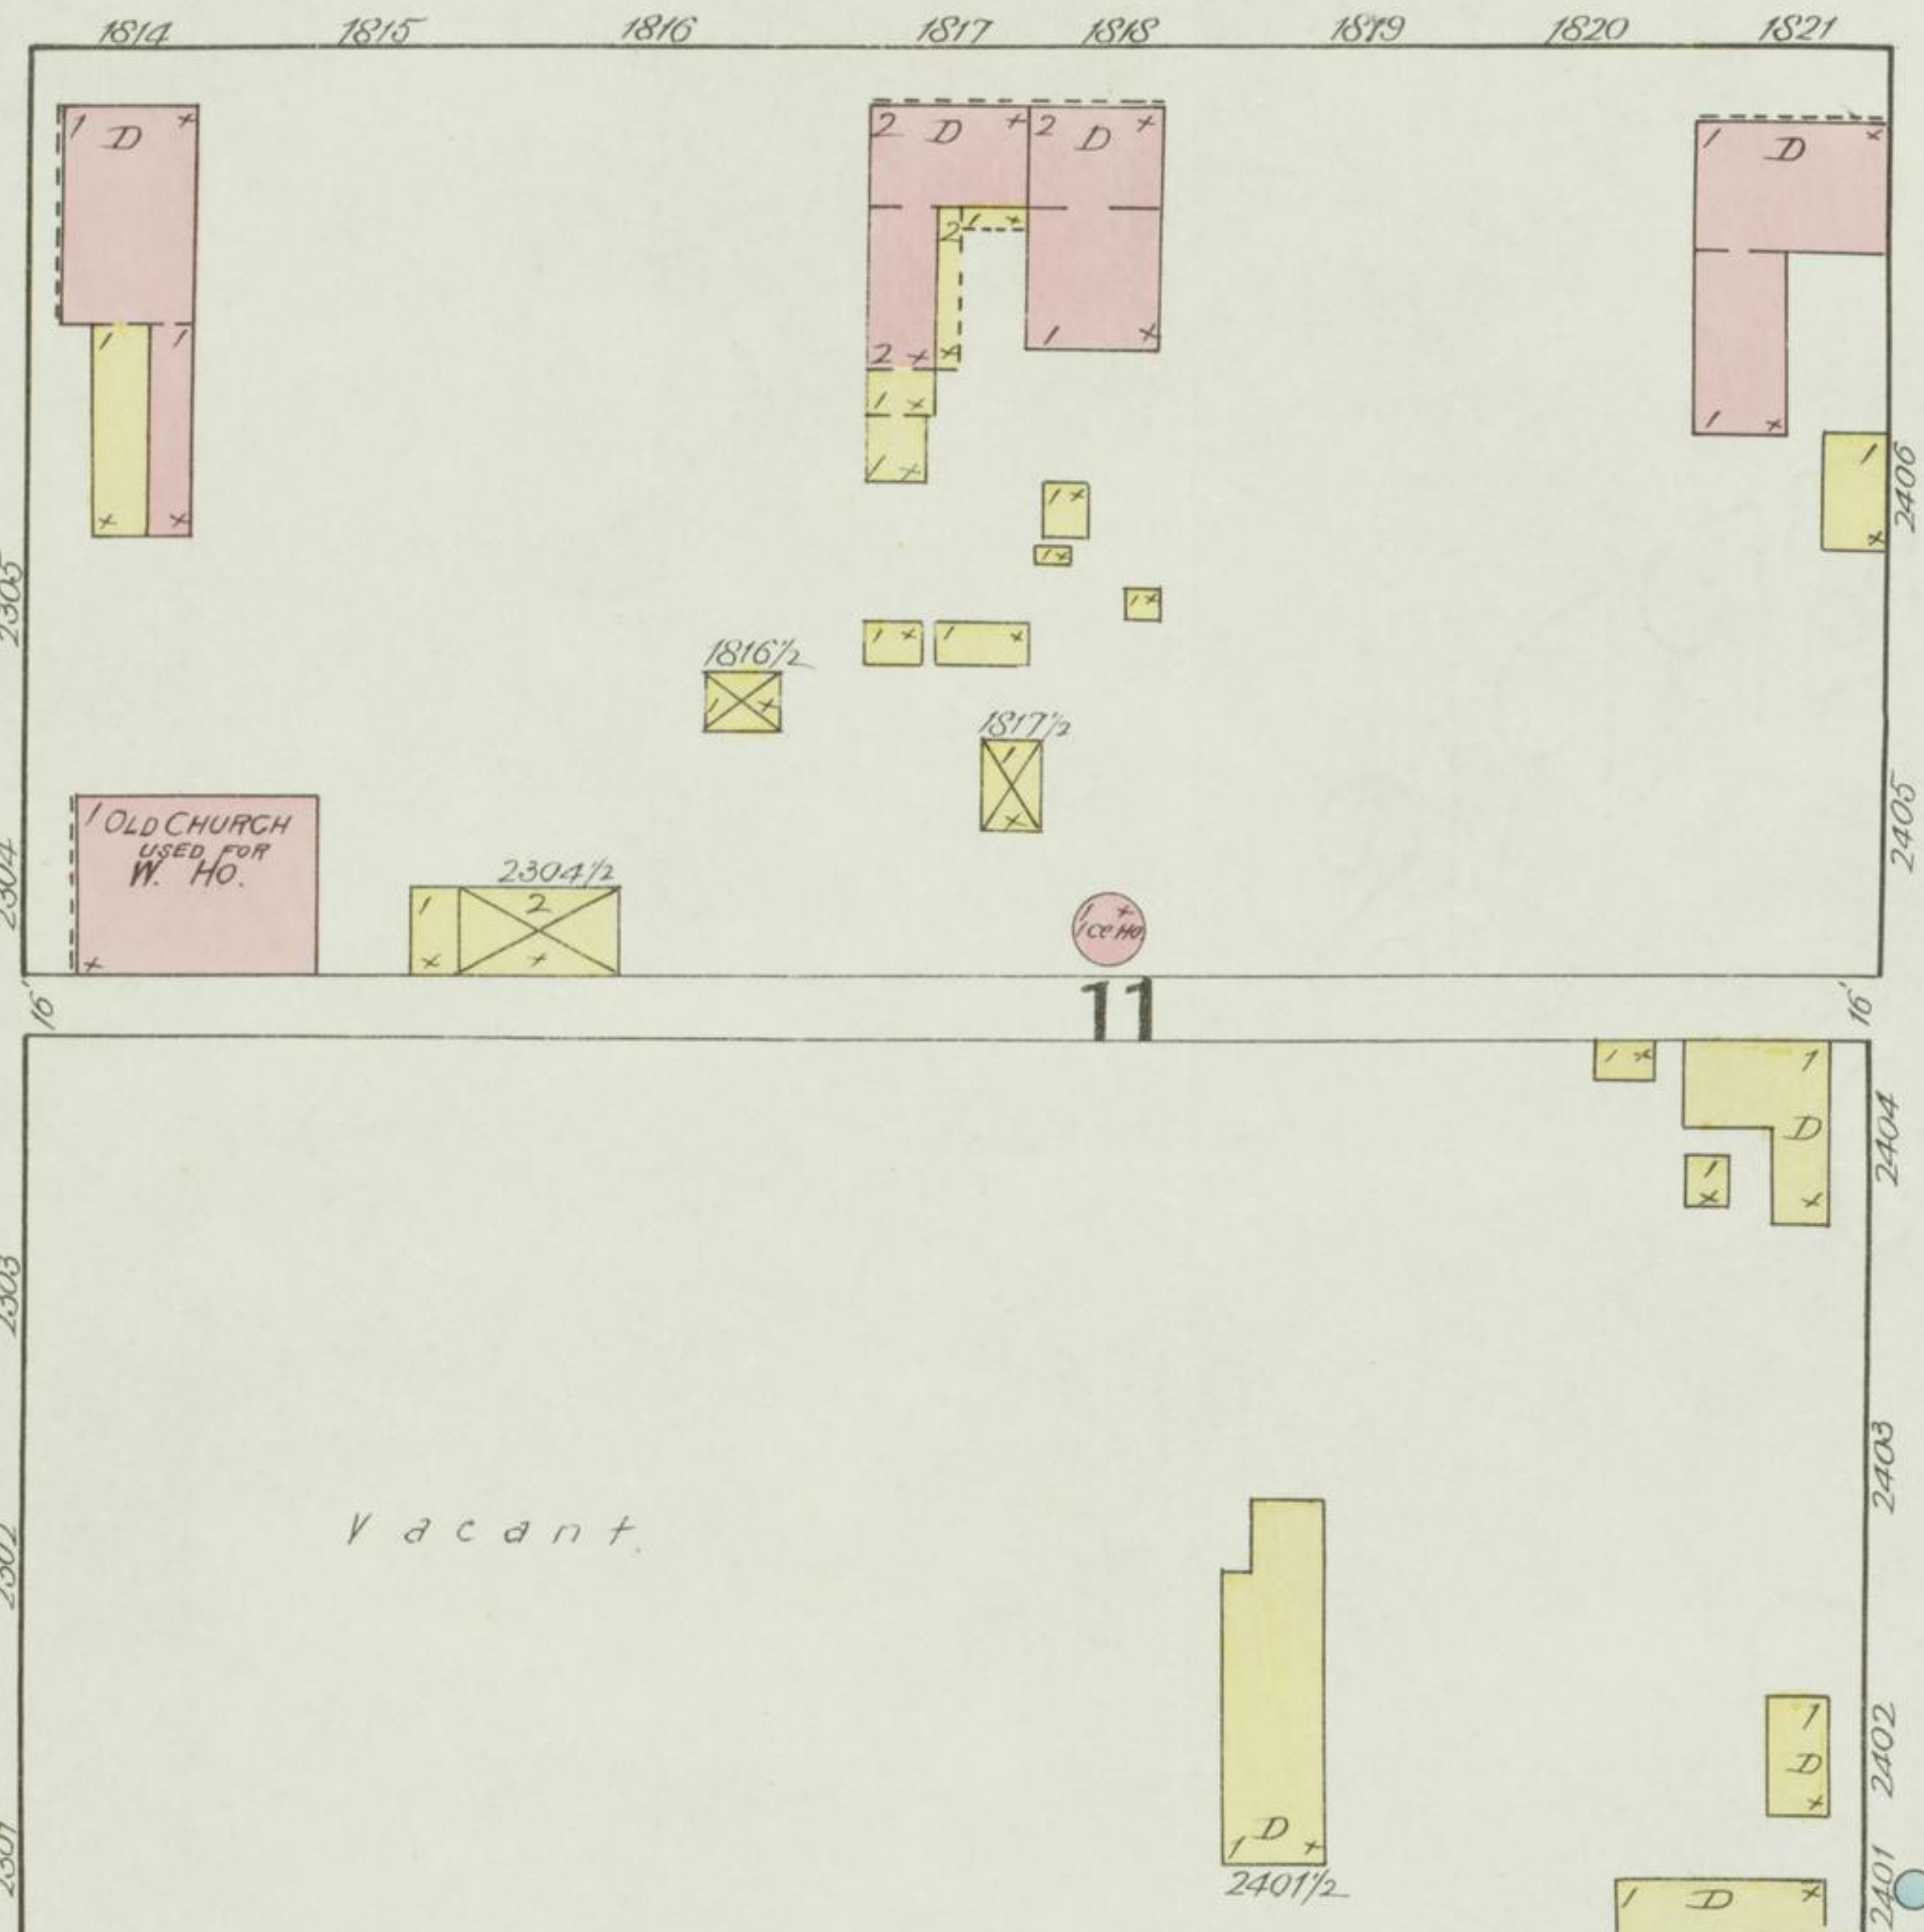

SEE BELOW.

DETACHED D'S BEYOND.

D'S THIS SIDE

J. CLORES, LUMBER YARD

CLOSE PILES OF LUMBER.

MAR. 1892
HENDERSON
KY.

Vac. to River

J. H. BARRET & CO. TOBACCO STEMMERY

MAIN

5TH ST.

6TH ST.

4TH ST.

No 3

SEE SHEET

SEE

100'

100'

100'

No Expos

FR. D'S BEYOND

JOSEPH CLORE'S SONS
SAW & PLANING MILLS

PLANING MILL

SAW MILL

LATH MILL

6TH ST.

MAIN

SCATTERED LUMBER AND STOPS
JULY 5
Library of Congress

SEE ABOVE.