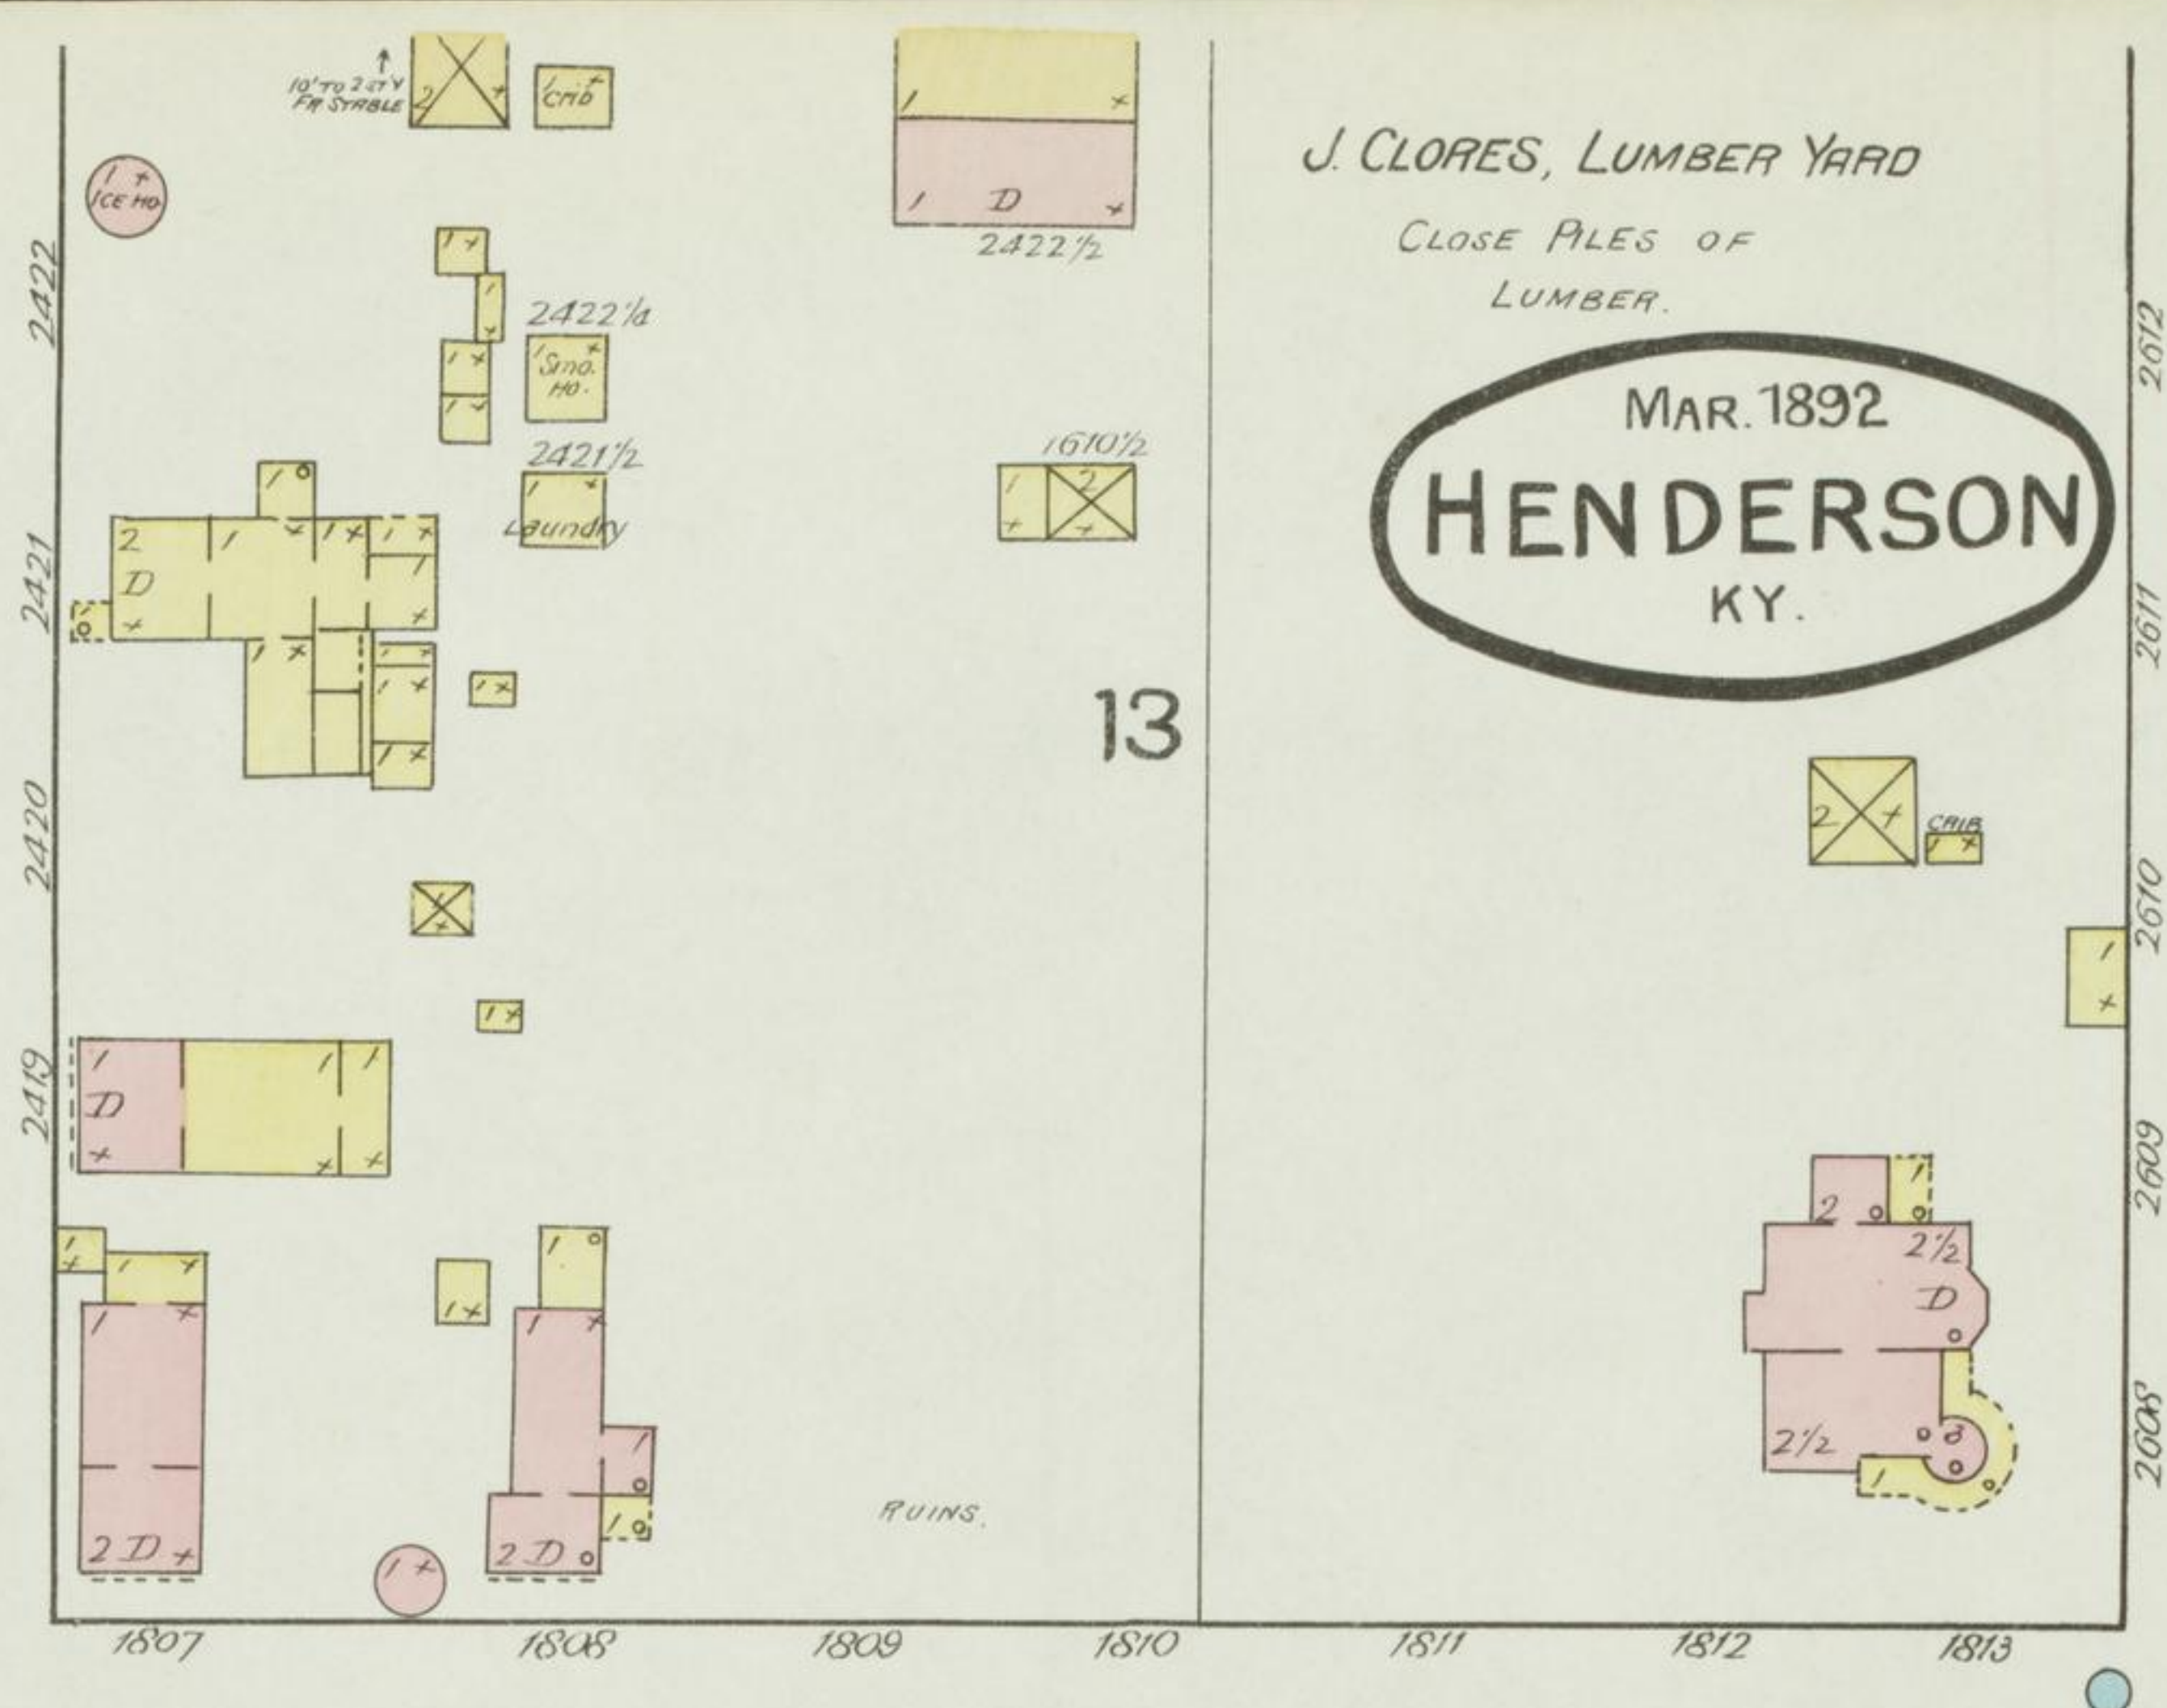

SEE BELOW.

DETACHED D'S BEYOND.

D'S THIS SIDE

J. CLORES, LUMBER YARD

CLOSE PILES OF LUMBER.

MAR. 1892
HENDERSON
KY.